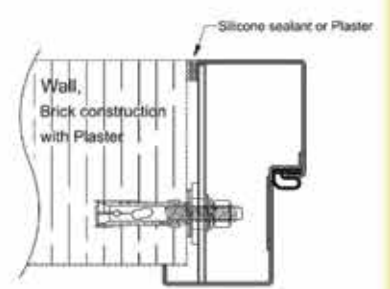

# Steel Frames

**Standard Door Frame,  
Single Rebate without rubber bumper**

**Door Frame Size : 50 mm x 100 mm  
(Standard Size)**

**Standard Door Frame,  
Single Rebate with rubber bumper**

**Door Frame Size : 50 mm x 100 mm  
(Standard Size)**

**Door Frame,  
Single Rebate with architrave at pull side**

**Door Frame Size : Made to order**

**Door Frame,  
Single Rebate with architrave at push side**

**Door Frame Size : Made to order**

**Door Frame,  
Double Rebate without rubber bumper**