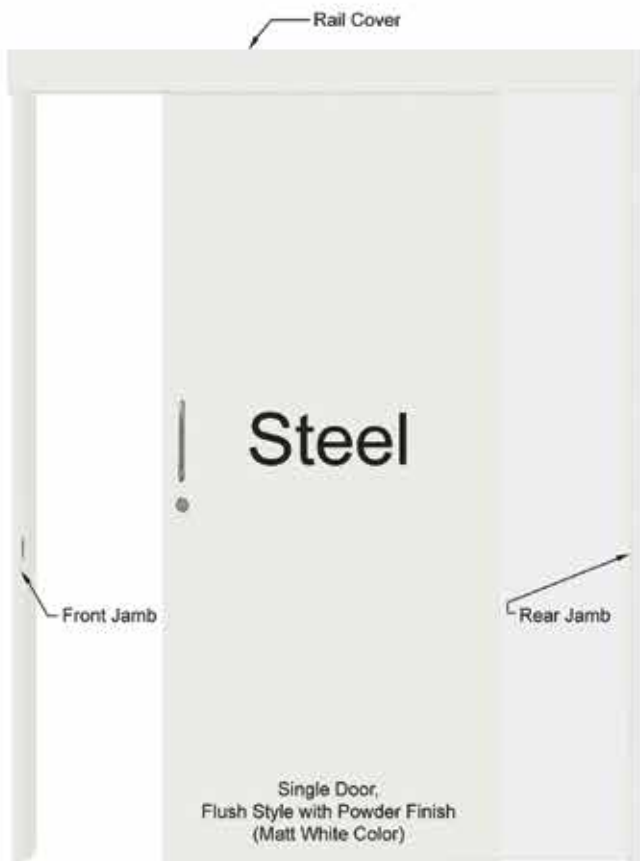

# Installation Instruction for Swinging Door

Coins, Sleeve Anchors and U-Washer have been provided together with the doorset

# Steel Doors

## Sliding Type

No Bottom Rail

No Bottom Rail

No Bottom Rail