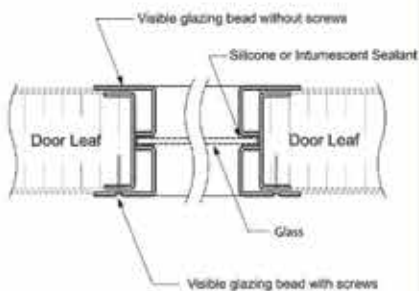

**Door Frame,  
Double Rebate with architrave at push side**

**Door Frame Size : Made to order**

**Door Frame,  
Knock Down Type for Modular House**

**Door Frame Size : Made to order**

**Vision Panel of door leaf  
with visible glazing bead**

**Door Frame Size : Made to order**

**Vision Panel of door leaf  
without visible glazing bead**

**Door Frame Size : Made to order**

**Window Frame**

**Window Frame Size : Made to order**