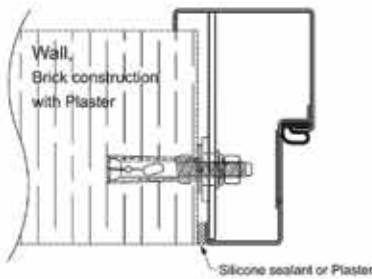

# Steel Frames

**Standard Door Frame,  
Single Rebate without rubber bumper**

**Door Frame Size : 50 mm x 100 mm  
(Standard Size)**

**Standard Door Frame,  
Single Rebate with rubber bumper**

**Door Frame Size : 50 mm x 100 mm  
(Standard Size)**

**Door Frame,  
Single Rebate with architrave at pull side**

**Door Frame Size : Made to order**

**Door Frame,  
Single Rebate with architrave at push side**

**Door Frame Size : Made to order**

**Door Frame,  
Double Rebate without rubber bumper**