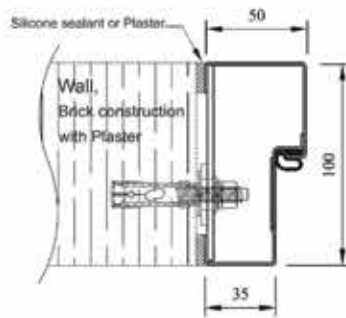

# Installation Instruction for Sliding Door

Sleeve Anchors and U-Washers have been provided together with the doorset

# Steel Frames

**Standard Door Frame,  
Single Rebate without rubber bumper**

**Door Frame Size : 50 mm x 100 mm  
(Standard Size)**

**Standard Door Frame,  
Single Rebate with rubber bumper**

**Door Frame Size : 50 mm x 100 mm  
(Standard Size)**

**Door Frame,  
Single Rebate with architrave at pull side**

**Door Frame Size : Made to order**

**Door Frame,  
Single Rebate with architrave at push side**

**Door Frame Size : Made to order**

**Door Frame,  
Double Rebate without rubber bumper**