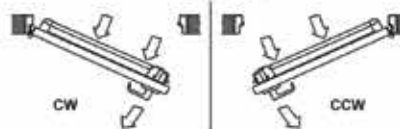

Opening Direction (Top View) :-

Swinging Type

CW = Door Leaf (active door leaf in case of double door) is opened to ClockWise direction

CCW = Door Leaf (active door leaf in case of double door) is opened to CounterClockWise direction