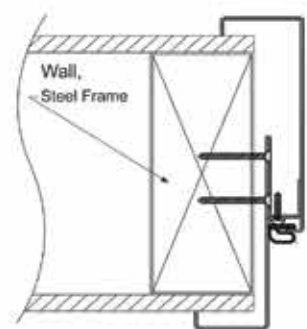

**Door Frame,  
Single Rebate with architrave at pull side**

**Door Frame Size : Made to order**

**Door Frame,  
Single Rebate with architrave at push side**

**Door Frame Size : Made to order**

**Door Frame,  
Double Rebate without rubber bumper**

**Door Frame Size : Made to order**

**Door Frame,  
Double Rebate with rubber bumper**

**Door Frame Size : Made to order**

**Door Frame,  
Double Rebate with architrave at pull side**

**Door Frame Size : Made to order**

**Door Frame,  
Double Rebate with architrave at push side**

**Door Frame Size : Made to order**

**Door Frame,  
Knock Down Type for Modular House**

**Door Frame Size : Made to order**

**Vision Panel of door leaf  
with visible glazing bead**

**Door Frame Size : Made to order**

**Vision Panel of door leaf  
without visible glazing bead**

**Door Frame Size : Made to order**

**Window Frame**

**Window Frame Size : Made to order**