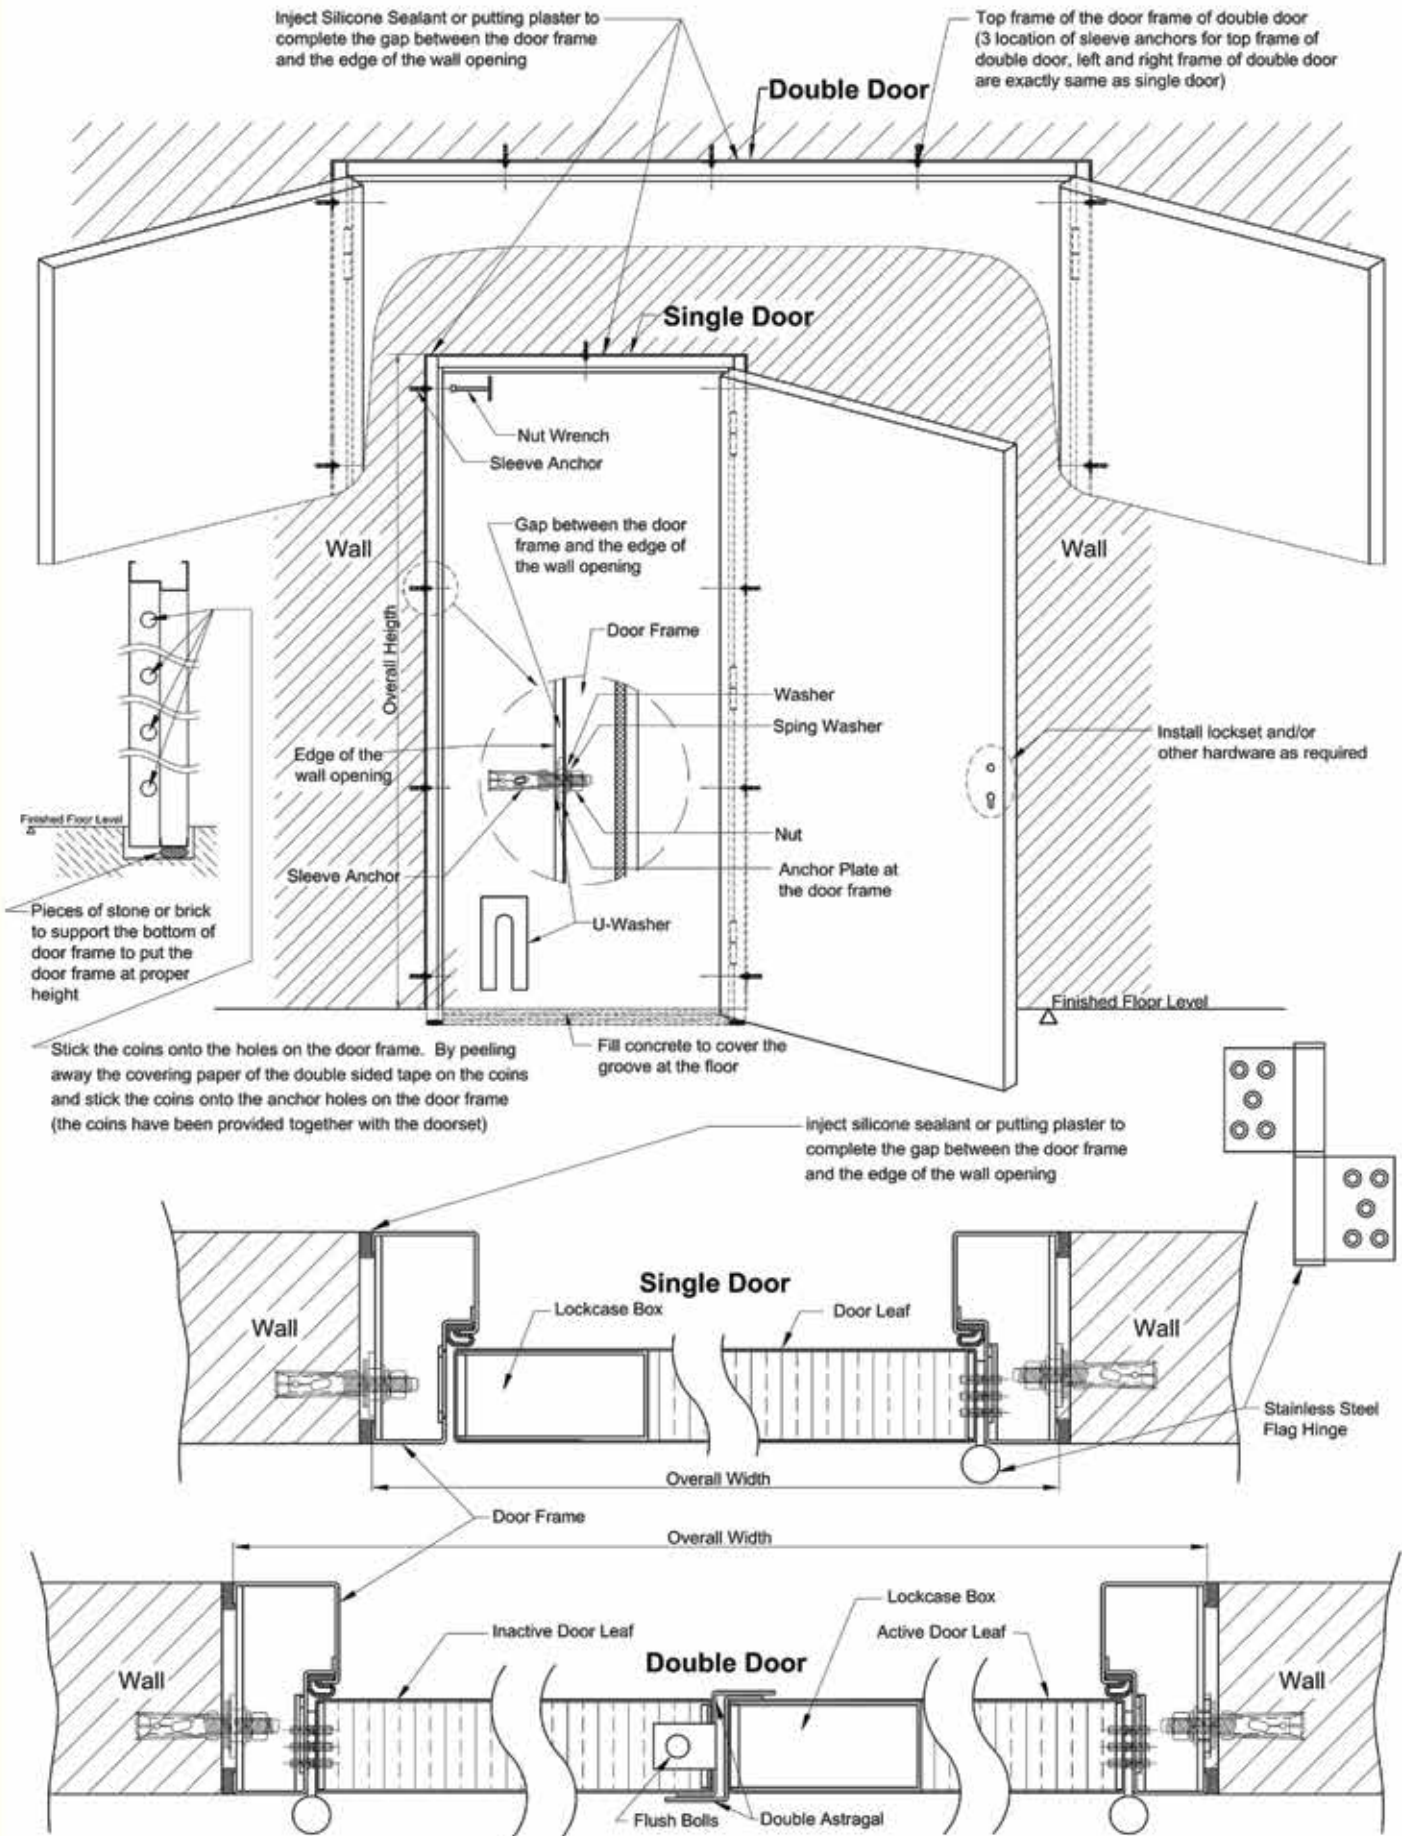

Installation Instruction for Swinging Door

Coins, Sleeve Anchors and U-Washer have been provided together with the doorset