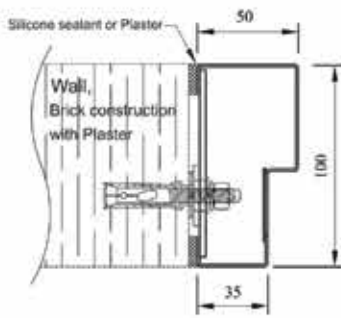

## Sliding Type

No Bottom Rail

No Bottom Rail

No Bottom Rail

# Steel Frames

**Standard Door Frame,  
Single Rebate without rubber bumper**

**Door Frame Size : 50 mm x 100 mm  
(Standard Size)**

**Standard Door Frame,  
Single Rebate with rubber bumper**

**Door Frame Size : 50 mm x 100 mm  
(Standard Size)**