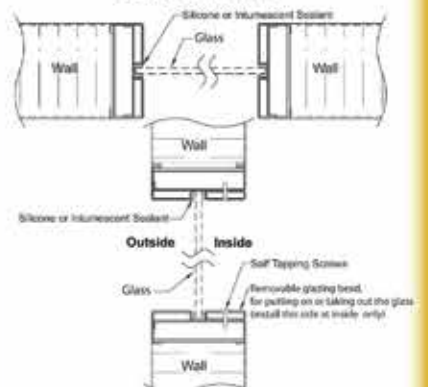

**Door Frame,  
Single Rebate with architrave at pull side**

**Door Frame Size : Made to order**

**Door Frame,  
Single Rebate with architrave at push side**

**Door Frame Size : Made to order**

**Door Frame,  
Double Rebate without rubber bumper**

**Door Frame Size : Made to order**

**Door Frame,  
Double Rebate with rubber bumper**

**Door Frame Size : Made to order**

**Door Frame,  
Double Rebate with architrave at pull side**

**Door Frame Size : Made to order**

**Door Frame,  
Double Rebate with architrave at push side**

**Door Frame Size : Made to order**

**Door Frame,  
Knock Down Type for Modular House**

**Door Frame Size : Made to order**

**Vision Panel of door leaf  
with visible glazing bead**

**Door Frame Size : Made to order**

**Vision Panel of door leaf  
without visible glazing bead**

**Door Frame Size : Made to order**

**Window Frame**

**Window Frame Size : Made to order**