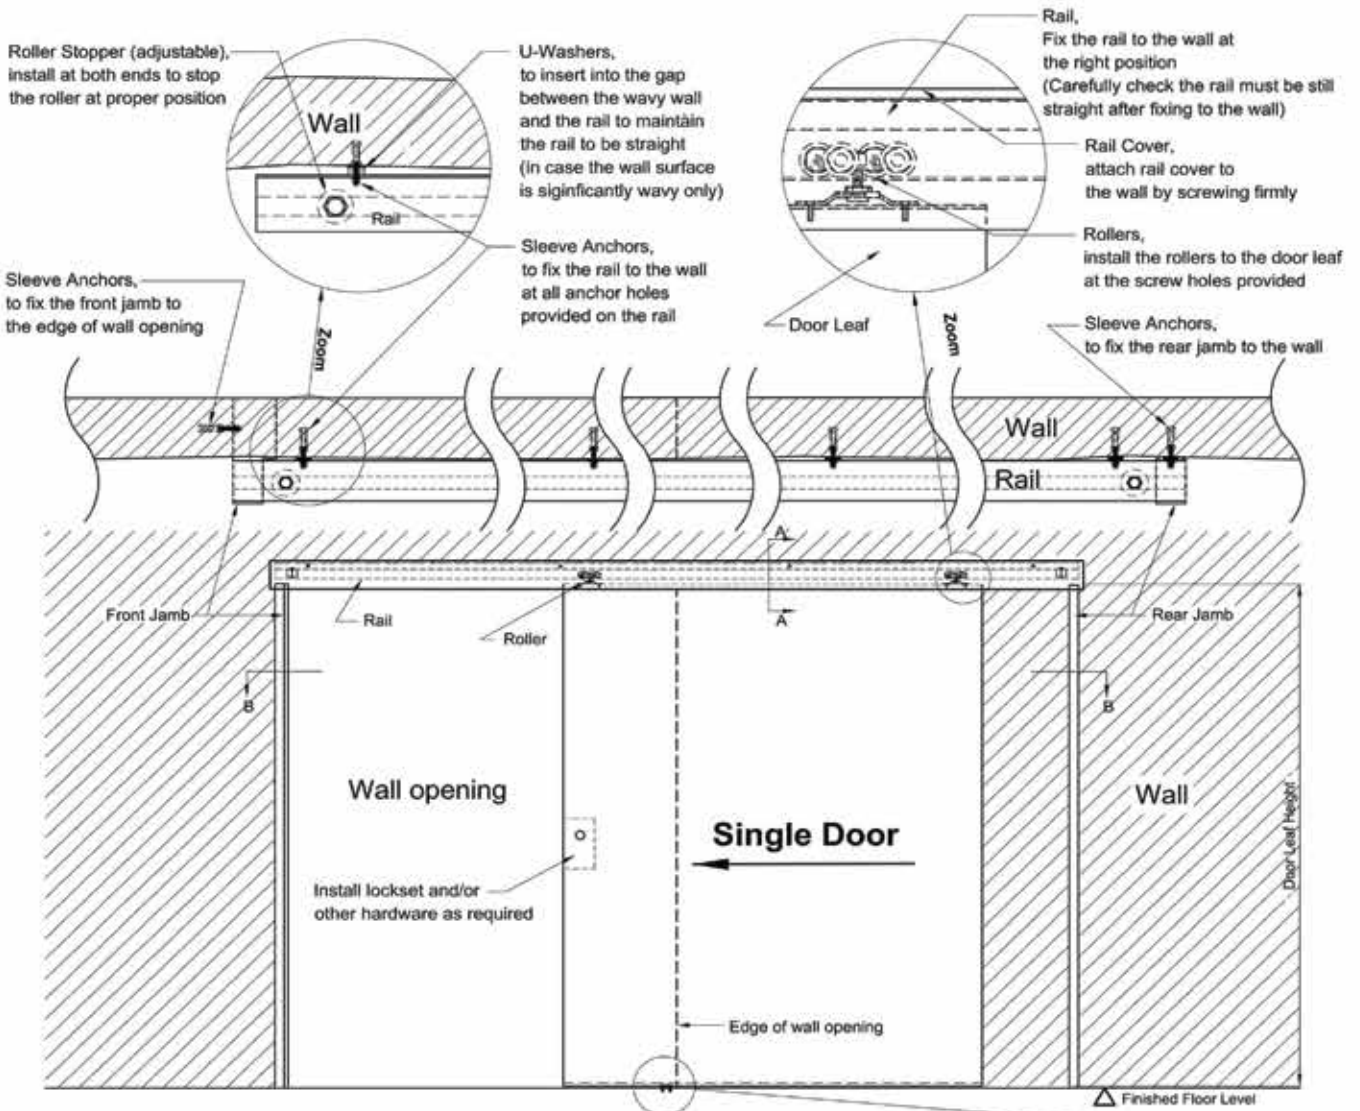

## Sliding Type

No Bottom Rail

No Bottom Rail

No Bottom Rail

# Installation Instruction for Sliding Door

Sleeve Anchors and U-Washers have been provided together with the doorset

# Steel Frames

**Standard Door Frame,  
Single Rebate without rubber bumper**

**Door Frame Size : 50 mm x 100 mm  
(Standard Size)**

**Standard Door Frame,  
Single Rebate with rubber bumper**

**Door Frame Size : 50 mm x 100 mm  
(Standard Size)**

**Door Frame,  
Single Rebate with architrave at pull side**

**Door Frame Size : Made to order**

**Door Frame,  
Single Rebate with architrave at push side**

**Door Frame Size : Made to order**

**Door Frame,  
Double Rebate without rubber bumper**